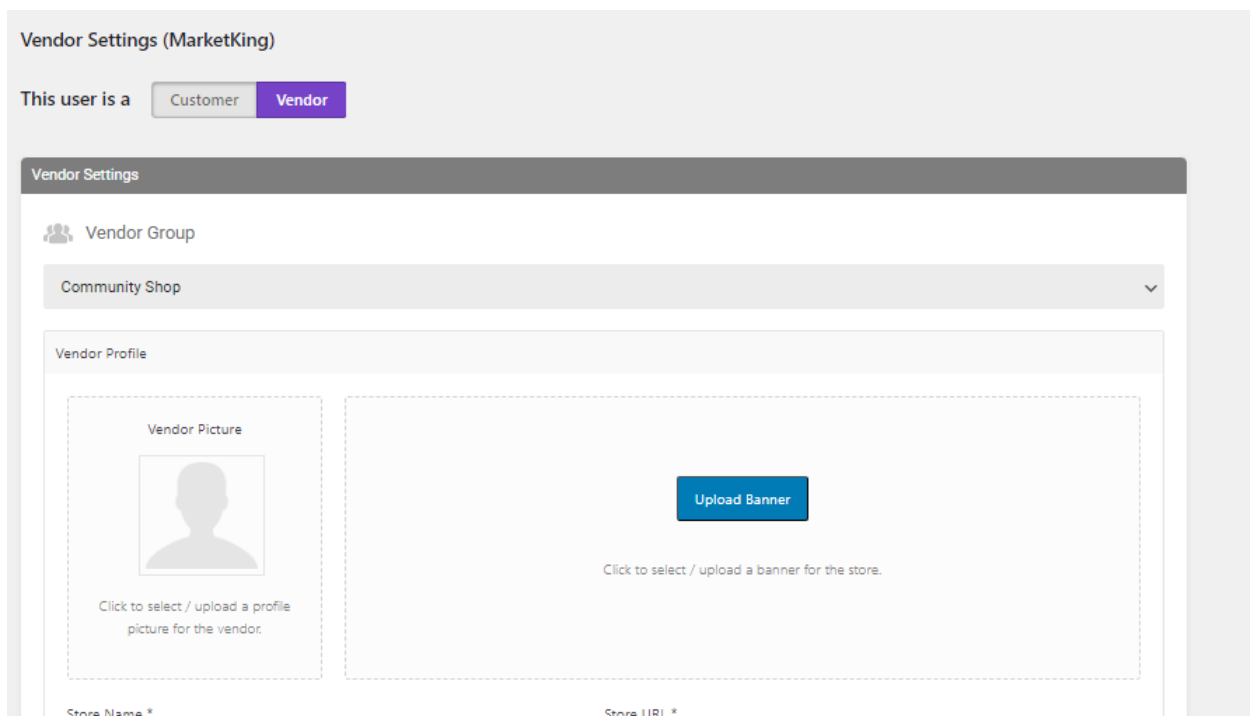

Note: Setting Group Vendor (about product type) – Community Shop – user: rafly

Note: Setting User to become a vendor – Community shop (vendor group)

Edit Product - Published

Product Name

Product data - Simple product